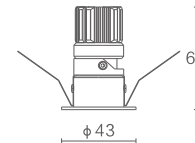

功率   Power	光束角   Beam Angle	光通量   Luminous flux	效果图   Rendering	配光曲线   Distribution	照度图   Lux Diagram															
⚡	▲	lm																		
3W	$36^\circ$	156.46			<table border="1"> <thead> <tr> <th>h(m)</th> <th>E0' (lx)</th> <th>o(m)</th> </tr> </thead> <tbody> <tr> <td>1.50</td> <td>269.23</td> <td>0.83</td> </tr> <tr> <td>2.25</td> <td>53.18</td> <td>1.87</td> </tr> <tr> <td>3.50</td> <td>21.96</td> <td>2.91</td> </tr> <tr> <td>4.00</td> <td>16.83</td> <td>3.32</td> </tr> </tbody> </table>	h(m)	E0' (lx)	o(m)	1.50	269.23	0.83	2.25	53.18	1.87	3.50	21.96	2.91	4.00	16.83	3.32
h(m)	E0' (lx)	o(m)																		
1.50	269.23	0.83																		
2.25	53.18	1.87																		
3.50	21.96	2.91																		
4.00	16.83	3.32																		