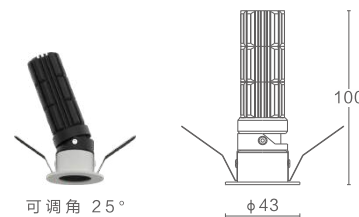

雅鉴系列可调嵌入式天花灯

产品型号: KLM-TD4289Q/T8W
产品尺寸: $\phi 42 \times H89\text{mm}$
开孔尺寸: $\phi 35\text{mm}$
安装方式: 嵌入式
材 质: 铜+6063铝
外观颜色: 白+黑/黑色
防护等级: IP20
光源品牌: Osram/飞利浦
驱动品牌: Osram/飞利浦
输入电压: AC110~220V
功 率: 8W
色 温: 2700K/3000K/4000K
CRI : ≥ 90
光 束 角: $9^\circ / 15^\circ / 22^\circ / 30^\circ$