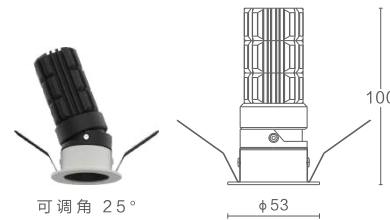

可调角 25°

$\phi 53$

100

功率 | Power	光束角 | Beam Angle	光通量 | Luminous flux	效果图 | Rendering	配光曲线 | Distribution	照度图 | Lux Diagram
12W	24°	629.27			<table border="1"> <thead> <tr> <th>h(m)</th> <th>E0'(lx)</th> <th>ø(m)</th> </tr> </thead> <tbody> <tr> <td>1.00</td> <td>2245.59</td> <td>0.50</td> </tr> <tr> <td>2.25</td> <td>443.57</td> <td>1.12</td> </tr> <tr> <td>3.50</td> <td>183.31</td> <td>1.75</td> </tr> <tr> <td>4.00</td> <td>140.35</td> <td>2.00</td> </tr> </tbody> </table>
	36°	669.65			<table border="1"> <thead> <tr> <th>h(m)</th> <th>E0'(lx)</th> <th>ø(m)</th> </tr> </thead> <tbody> <tr> <td>1.00</td> <td>1558.24</td> <td>0.71</td> </tr> <tr> <td>2.25</td> <td>307.80</td> <td>1.59</td> </tr> <tr> <td>3.50</td> <td>127.20</td> <td>2.47</td> </tr> <tr> <td>4.00</td> <td>97.39</td> <td>2.83</td> </tr> </tbody> </table>