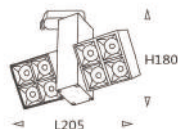

型号Model: XTD-4T-2
功率Power: 2x16W
直径Diameter: 205mm
高度Height: 180mm