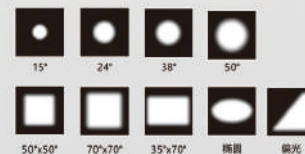

光学配件 / Optical accessories

可根据光效的需要，随意定制角度、光效、及形状
Customize the angle, light effect, and shape according to the needs of light and shadow