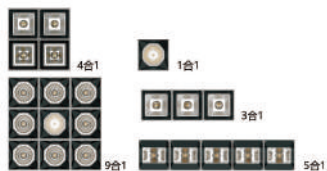

光学配件 / Optical accessories

型号Model: XTD-9T
功率Power: 30W
直径Diameter: 160mm
高度Height: 180mm