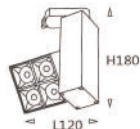

型号Model: XTD-4T
功率Power: 16W
直径Diameter: 120mm
高度Height: 180mm