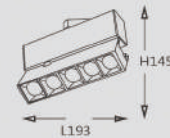

型号Model: XTD-5T
功率Power: 20W
直径Diameter: 193mm
高度Height: 145mm