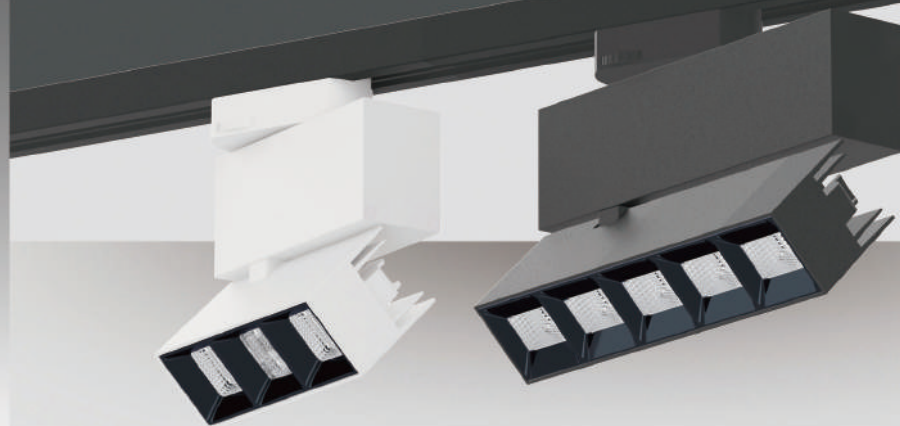

LINEAR GUIDE LIGHT SERIES
线条导轨灯系列

光学配件 / Optical accessories

可根据光效的需要，随意定制角度、光效、及形状
Customize the angle, light effect, and shape according to the needs of light and shadow

型号Model: XTD-5T
功率Power: 20W
直径Diameter: 193mm
高度Height: 145mm

型号Model: XTD-3T
功率Power: 12W
直径Diameter: 118mm
高度Height: 145mm