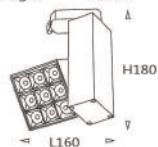

型号Model: XTD-9T
功率Power: 30W
直径Diameter: 160mm
高度Height: 180mm