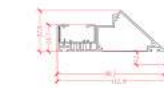

Item No.	Power	LEDs	CRI	CCT	LM	Size	Beam angle
KLM-HGD-54	10W	CREE	>90	2700~6500K	90lm/w	D55*H90MM	15° 24° 36°
KLM-HGD-68	20W	CREE	>90	2700~6500K	90lm/w	D68*H110MM	15° 24° 36°
KLM-HGD-85	30W	CREE	>91	2700~6500K	90lm/w	D85*H120MM	15° 24° 36°