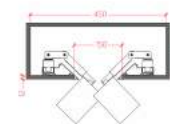

Item No.	Power	LEDs	CRI	CCT	LM	Size	Beam angle
KLM-HGD-54	10W	CREE	>90	2700~6500K	90lm/w	D55*H90MM	15° 24° 36°
KLM-HGD-68	20W	CREE	>90	2700~6500K	90lm/w	D68*H110MM	15° 24° 36°
KLM-HGD-85	30W	CREE	>91	2700~6500K	90lm/w	D85*H120MM	15° 24° 36°