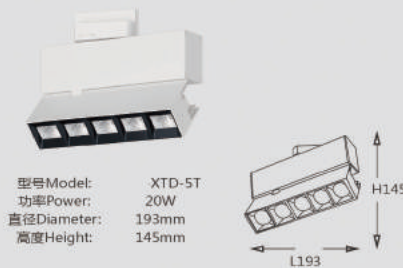

型号Model: XTD-5T
功率Power: 20W
直径Diameter: 193mm
高度Height: 145mm