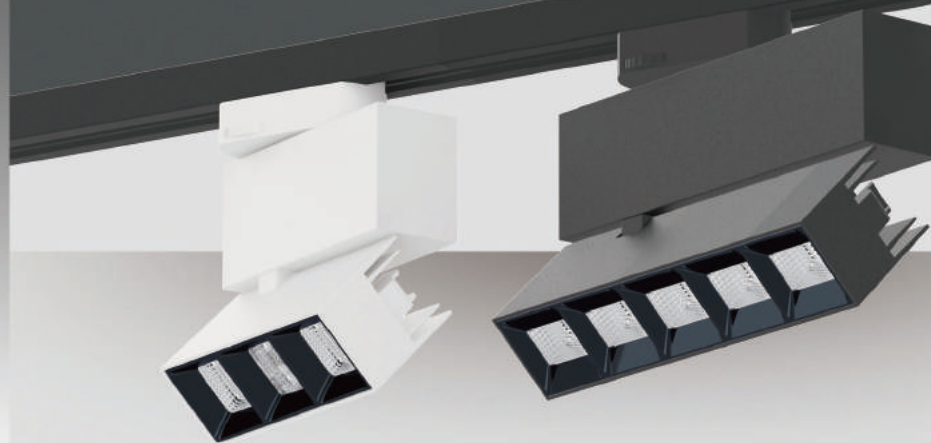

LINEAR GUIDE LIGHT SERIES
线条导轨灯系列

光学配件 / Optical accessories

可根据光效的需要，随意定制角度、光效、及形状
Customize the angle, light effect, and shape according to the needs of light and shadow