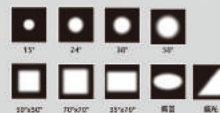

光学配件 / Optical accessories

15° 24° 30° 36°
10°x50° 70°x70° 35°x70° 筒罩 透镜