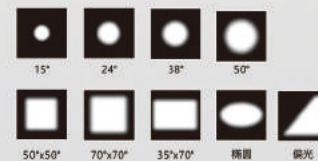

光学配件 / Optical accessories

可根据光效的需要，随意定制角度、光效、及形状
Customize the angle, light effect, and shape according to the needs of light and shadow