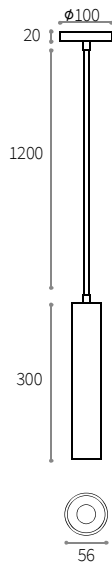

Pendant

Powder Coated Aluminum Body.
Plastic frame and base.
Integrated LED Source with Reflector.

LED LED Source, 50.000 h life.

Beam Angle 15°±2° / 25°±3° / 38°±4° / 60°±4°

LED 13W / 1040Lm
5503 White
 Black

LED 11.5W / 920Lm
5502 White
 Black

LED 8W / 640Lm
5501 White
 Black