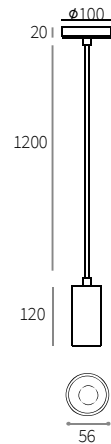

Pendant

Powder Coated Aluminum Body.
Plastic frame and base.
Integrated LED Source with Reflector.

LED LED Source, 50.000 h life.

Beam Angle 15°±2° / 25°±3° / 38°±4° / 60°±4°

LED 13W / 1040Lm
5503 White
 Black

LED 11.5W / 920Lm
5502 White
 Black

LED 8W / 640Lm
5501 White
 Black