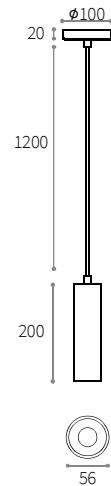

Pendant

Powder Coated Aluminum Body.
Plastic frame and base.
Integrated LED Source with Reflector.

LED LED Source, 50.000 h life.

Beam Angle 15°±2° / 25°±3° / 38°±4° / 60°±4°

LED 13W / 1040Lm
5503 White
 Black

LED 11.5W / 920Lm
5502 White
 Black

LED 8W / 640Lm
5501 White
 Black