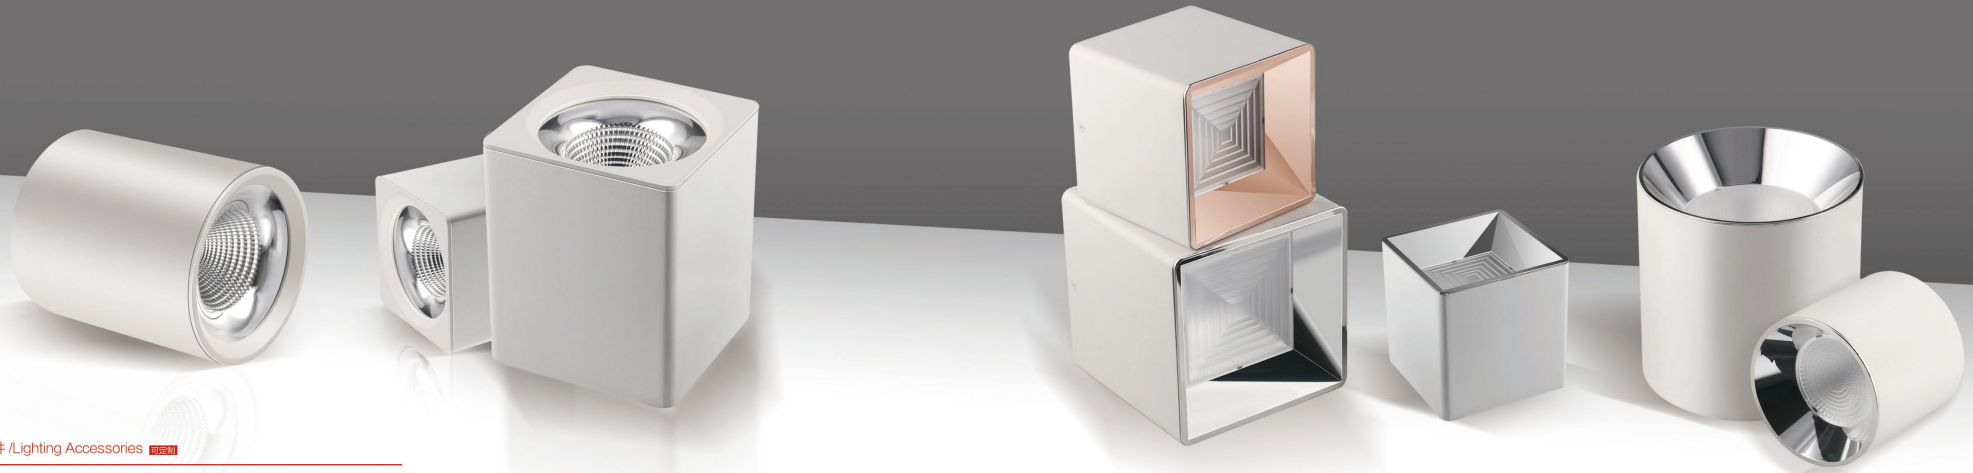

SURFACE MOUNTED DOWNLIGHT
明装筒灯系列

SURFACE MOUNTED DOWNLIGHT
明装筒灯系列

灯具配件 / Lighting Accessories

品质特点: 高效配光 航空铝材 完美散热处理 人性化外观 尺寸可定制
Quality features: efficient light distribution, aviation aluminum, perfect heat treatment, humanized appearance, size can be customized

型号 Model	品名 Name	功率 Power	直径 Diameter mm	高度 Height mm	角度 Angle	数量 quantity
2005L	2.5寸圆型明装筒灯	9W	Φ90	H90	20/45°	50PCS
3001L	3寸圆型明装筒灯	15W	Φ110	H120	20/45°	30PCS
4001L	4寸圆型明装筒灯	24W	Φ132	H155	20/45°	18PCS
5001L	5寸圆型明装筒灯	36W	Φ170	H192	20/45°	12PCS
6001L	6寸圆型明装筒灯	45W	Φ195	H200	20/45°	8PCS

型号 Model	品名 Name	功率 Power	直径 Diameter mm	高度 Height mm	角度 Angle	数量 quantity
2005R	圆型明装筒灯	9W	Φ90	H90	45°	50PCS
3001R	圆型明装筒灯	15W	Φ110	H120	45°	30PCS
4001R	圆型明装筒灯	24W	Φ132	H155	45°	18PCS
5001R	圆型明装筒灯	35W	Φ170	H192	45°	12PCS
6001R	圆型明装筒灯	45W	Φ195	H200	45°	8PCS

型号 Model	品名 Name	功率 Power	直径 Diameter mm	高度 Height mm	角度 Angle	数量 quantity
2005L-1	2.5寸方型明装筒灯	9W	L90xW90	H90	20/45°	50PCS
3001L-1	3寸方型明装筒灯	20W	L110xW110	H120	20/45°	18PCS
4001L-1	4寸方型明装筒灯	30W	L130xW130	H135	20/45°	12PCS
5001L-1	5寸方型明装筒灯	40W	L160xW160	H165	20/45°	8PCS

型号 Model	品名 Name	功率 Power	直径 Diameter mm	高度 Height mm	角度 Angle	数量 quantity
2005T	方型明装筒灯	9W	L90xW90	H90	45°	50PCS
3001T	方型明装筒灯	20W	L110xW110	H120	45°	18PCS
4001T	方型明装筒灯	30W	L130xW130	H135	45°	12PCS
5001T	方型明装筒灯	40W	L160xW160	H165	45°	8PCS