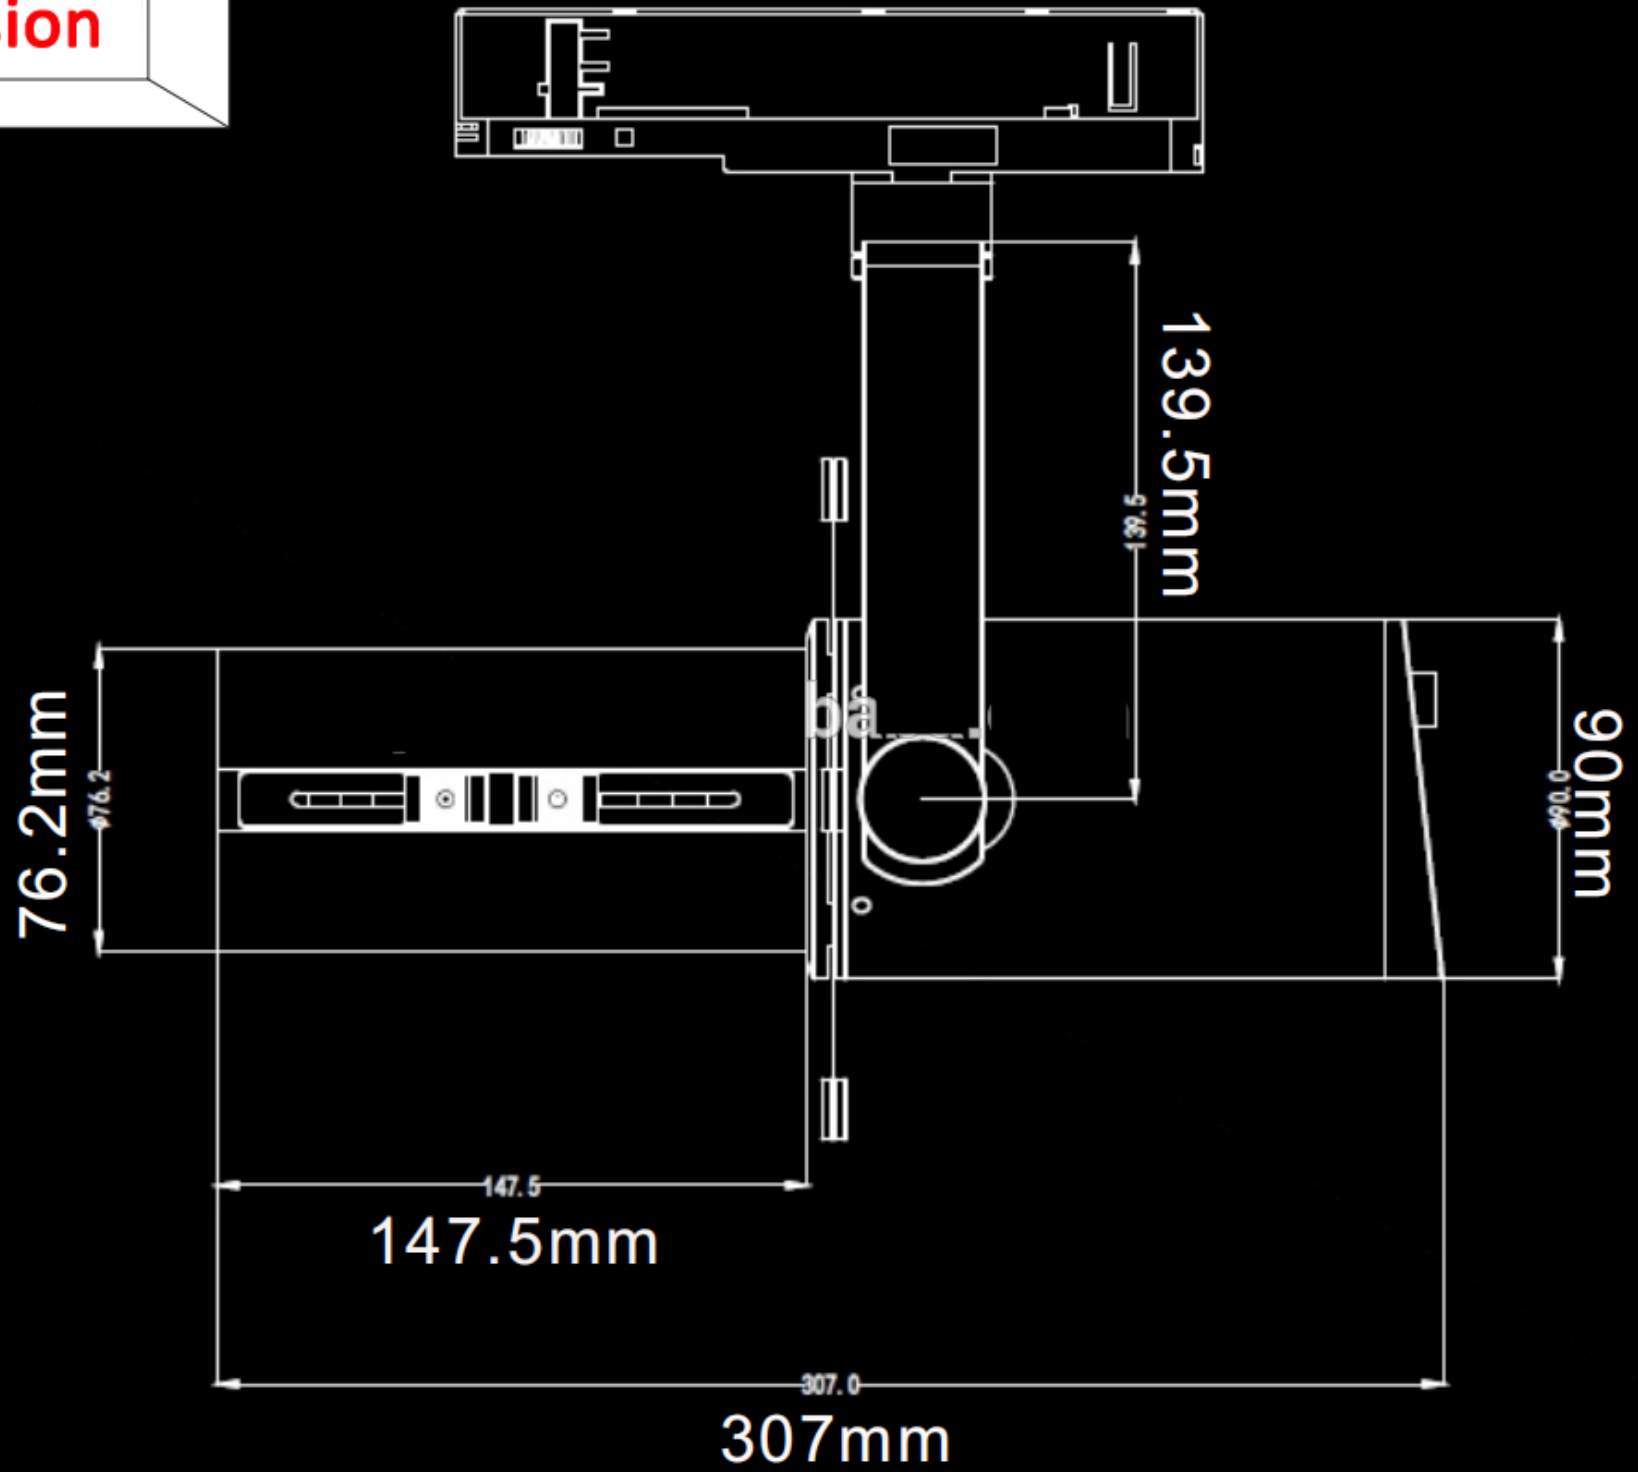

Museum Shapeable LED Track Light

Function

0-10V
dimnable

355°
horizontal
adjustment

CCT
adjustable
3000K-5700K

Intelligent
module
optional

180°
swing
angle
adjustable

Shapeable

one-level
zooming
Effect
blur

one-level
zooming
Effect
sharpening

Nano
Coating

8pcs
Optical lens
From Germany

track adapter
2/3/4/6 wires

Dimension

Specification

Optional single and double color
temperature 3000K-5700K

Wattage
20W-35W

Track adapter
2/3/4/6 Wires

2.4G Wireless APP controller

0-10V/ Triac Dimmable

DALI Dimmable

Free switching of the light shape

Intelligent display module

Distance aperture

Adjustble the shape