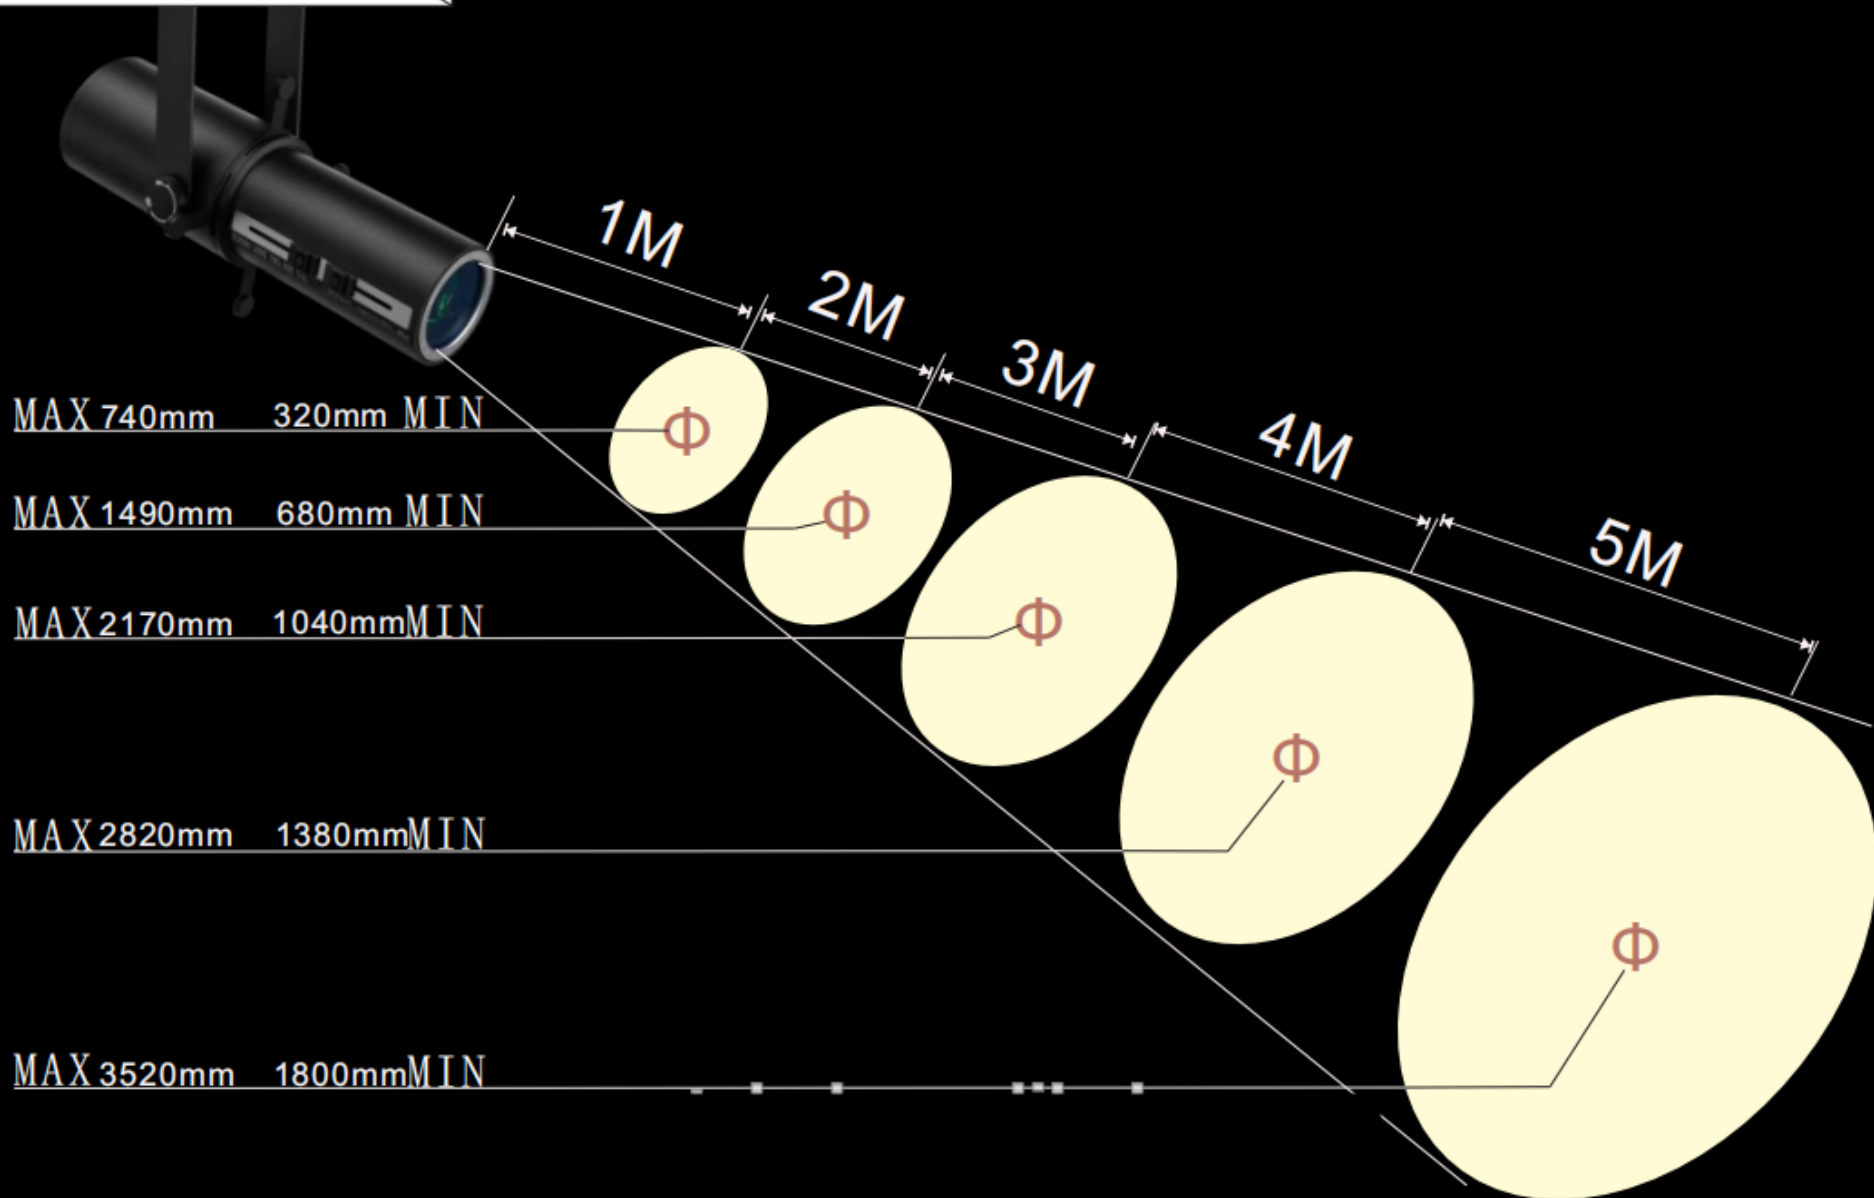

Museum Shapeable LED Track Light

Function

0-10V
dimnable

355°
horizontal
adjustment

CCT
adjustable
3000K-5700K

Intelligent
module
optional

180°
swing
angle
adjustable

Shapeable

Wattage
20W-35W

Track adapter
2/3/4/6 Wires

2.4G Wireless APP controller

0-10V/ Triac Dimmable

DALI Dimmable

Free switching of the light shape

Intelligent display module

Distance aperture

Adjustble the shape