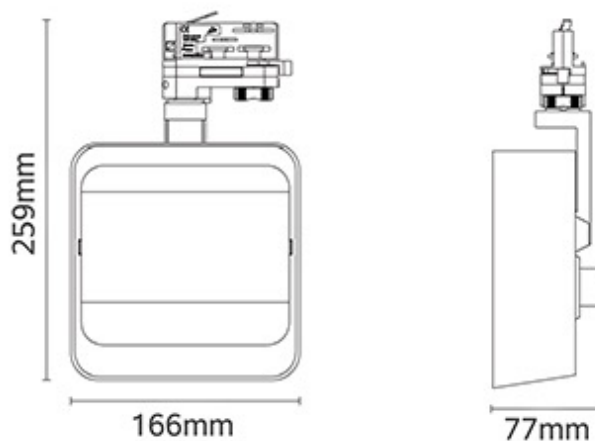

KLM CO., LIMITED

Hi Lumen, Bye Watts.

www.klmighting.com

NEW 2020

LED TRACK LIGHT

dimming button
at the back of the track light.

TRACKLIGHT

Round: 12°/24°/38°
 Square: 50°*50°/70°*70°
 Rectangle: 35°*70°

2 wire/3 wire/4 wire
Adaptor for your choice

350° rotatable

Vertical 100° range

Colors: White / Black

Available beam angle
Uniform light output, no glare

Adopts pure aluminum
die-casting structure

DIMMING BUTTON

at the back of the track light

TRACK LIGHT

Model	KLM-080-25W	KLM-080-30W	KLM-080-35W
Power	25W	30W	25W
CCT	2700K-3000K-4000K-5000K		
Input Voltage	AC220V	AC220V	AC220V
Frequency	50/60Hz	50/60Hz	50/60Hz
Material	Dia casting Aluminium	Dia casting Aluminium	Dia casting Aluminium
Size	L259*W166*H77	L259*W166*H77	L259*W166*H77
Led Brand	SMD5050	SMD5050	SMD5050
CRI	RA80/90/95	RA80/90/95	RA80/90/95
Lumen	90LM/W	90LM/W	90LM/W
Beam angle	Round: 12°/24°/38° Square: 50°*50°/70°*70° Rectangle: 35°*70°		
Dimmable	Triac DIM / 0-10V / DALI		