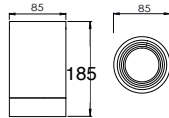

DOWN LIGHT

DLM0501

DLM0901

DLM1501

Unit: mm

Item number	Watts	Input Volt	CCT	LED Type	LED Lumens	Beam Angle
DLM0501	5W	100-240V	3000K	COB	550lm	36°
DLM0901	9W	100-240V	3000K	COB	1050lm	38°
DLM1501	15W	100-240V	3000K	COB	2000lm	36°

FEATURES

Main Voltage Aluminium Down Light
For outdoor ceiling / hallway / eaves

LED: 5W / 9W / 15W (3000K / 4000K / 5000K)

Reduced Glare: Sunken light source

Beam Angle: 5W (16° / 24° / 36°) ; 9W (15° / 24° / 38° / 60°) ; 15W(16° / 24° / 36°)