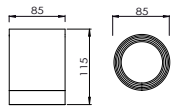

DOWN LIGHT

DLM0501

DLM0901

DLM1501

Unit: mm

Item number	Watts	Input Volt	CCT	LED Type	LED Lumens	Beam Angle
DLM0501	5W	100-240V	3000K	COB	550lm	36°
DLM0901	9W	100-240V	3000K	COB	1050lm	38°
DLM1501	15W	100-240V	3000K	COB	2000lm	36°