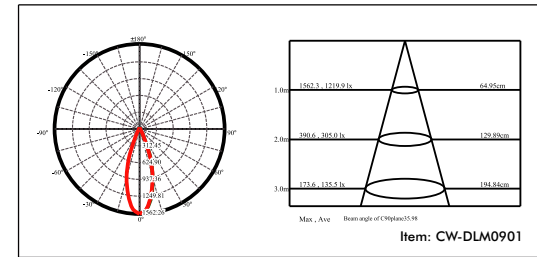

DOWN LIGHT

Unit: mm

Item number	Watts	Input Volt	CCT	LED Type	LED Lumens	Beam Angle
DLM0501	5W	100-240V	3000K	COB	550lm	36°
DLM0901	9W	100-240V	3000K	COB	1050lm	38°
DLM1501	15W	100-240V	3000K	COB	2000lm	36°

FEATURES

Main Voltage Aluminium Down Light
For outdoor ceiling / hallway / eaves

LED: 5W / 9W / 15W (3000K / 4000K / 5000K)

Reduced Glare: Sunken light source

Beam Angle: 5W (16° / 24° / 36°) ; 9W (15° / 24° / 38° / 60°) ; 15W(16° / 24° / 36°)

Finish: Matt Black Anodized

IP rated: IP65

mounting Type: Surface mounting.

100-240VAC input, supplied with driver

Certification: US

Patent #: ZL 2015 2 0276208.6

3 year limited guarantee

OPTICAL SPECIFICATION

OPTIONAL ACCESSORIES

Anti-glare lens

Honeycomb louver

Unit: mm

Unit: mm