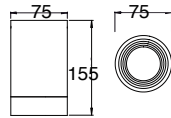

DOWN LIGHT

DLM0501

DLM0901

DLM1501

Unit: mm

Item number	Watts	Input Volt	CCT	LED Type	LED Lumens	Beam Angle
DLM0501	5W	100-240V	3000K	COB	550lm	36°
DLM0901	9W	100-240V	3000K	COB	1050lm	38°
DLM1501	15W	100-240V	3000K	COB	2000lm	36°