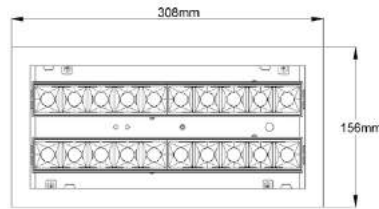

KLM CO., LIMITED

Hi Lumen, Bye Watts.

www.klmighting.com

LED LINER DOWN LIGHT

DOWNLIGHT

Item No.	KLM-KTD03-Series
LEDs	OSRAM 3030
Power	20W 2*20W 30W 2*30W
Efficiency	90LM/W
CCT	3000K 4000K 5000K
CRI	RA90
Voltage	AC100-240V
Beam angle	15° 30° 45°
IP Rate	IP20
Material	Dia-CastingAluminium
Body color	Black

OSRAM 3030
Opto Semiconductors

LED inside

SINGLE OR DOUBLE LED LINER DOWNLIGHT

GSDX10-1
cutout 293*90

KLM-KTD03-20W

Cut out 293x143mm

KLM-KTD03-2*20W

Cut out : 425*153mm