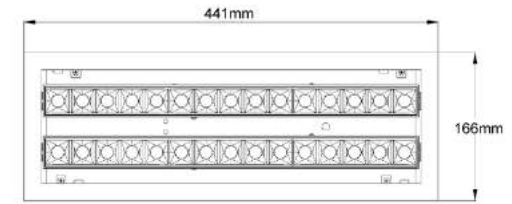

KLM CO., LIMITED

Hi Lumen, Bye Watts.

www.klmighting.com

LED LINER DOWN LIGHT

DOWNLIGHT

Item No.	KLM-KTD03-Series
LEDs	OSRAM 3030
Power	20W 2*20W 30W 2*30W
Efficiency	90LM/W
CCT	3000K 4000K 5000K
CRI	RA90
Voltage	AC100-240V
Beam angle	15° 30° 45°
IP Rate	IP20
Material	Dia-CastingAluminium
Body color	Black

OSRAM 3030
Opto Semiconductors

LED inside

SINGLE OR DOUBLE LED LINER DOWNLIGHT

GSDX10-1
cutout 293*90

KLM-KTD03-20W

Cut out 293x143mm

KLM-KTD03-2*20W

Cut out : 425*153mm