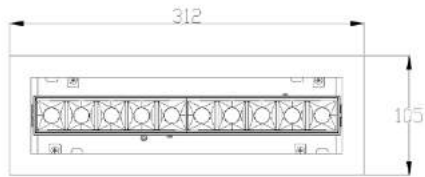

KLM CO., LIMITED

Hi Lumen, Bye Watts.

www.klmighting.com

LED LINER DOWN LIGHT

DOWNLIGHT

Item No.	KLM-KTD03-Series
LEDs	OSRAM 3030
Power	20W 2*20W 30W 2*30W
Efficiency	90LM/W
CCT	3000K 4000K 5000K
CRI	RA90
Voltage	AC100-240V
Beam angle	15° 30° 45°
IP Rate	IP20
Material	Dia-CastingAluminium
Body color	Black

OSRAM 3030
Opto Semiconductors

LED inside

SINGLE OR DOUBLE LED LINER DOWNLIGHT

GSDX10-1
cutout 293*90

KLM-KTD03-20W

Cut out 293x143mm

KLM-KTD03-2*20W

Cut out : 425*153mm