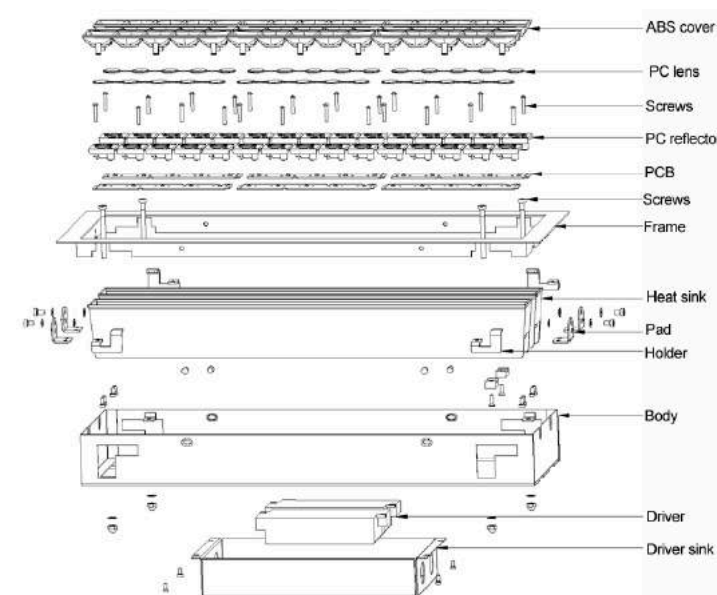

KLM CO., LIMITED

Hi Lumen, Bye Watts.

www.klmighting.com

LED LINER DOWN LIGHT

DOWNLIGHT

Item No.	KLM-KTD03-Series
LEDs	OSRAM 3030
Power	20W 2*20W 30W 2*30W
Efficiency	90LM/W
CCT	3000K 4000K 5000K
CRI	RA90
Voltage	AC100-240V
Beam angle	15° 30° 45°
IP Rate	IP20
Material	Dia-CastingAluminium
Body color	Black

OSRAM 3030
Opto Semiconductors

LED inside

SINGLE OR DOUBLE LED LINER DOWNLIGHT

GSDX10-1
cutout 293*90

KLM-KTD03-20W

Cut out 293x143mm

KLM-KTD03-2*20W

Cut out : 425*153mm