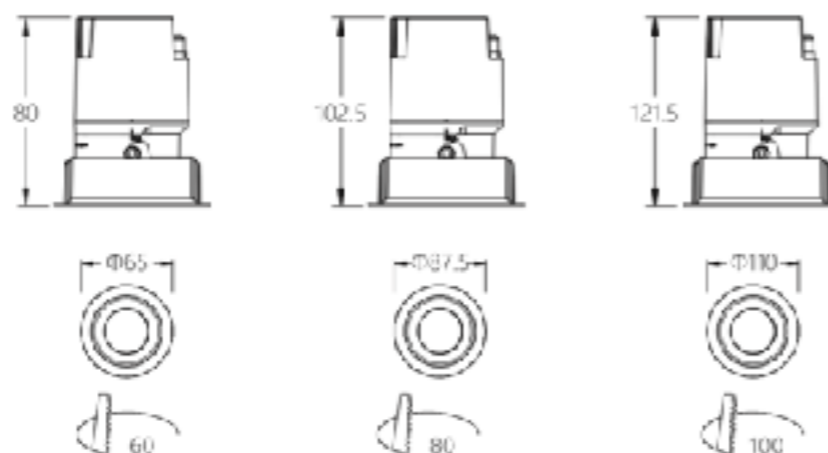

KLM CO., LIMITED

Hi Lumen, Bye Watts.

Hotel LED Spot Down Lights

Item No.	Power	CRI	Beam angle	Lm/w	CCT
KLM-R60-7W	7W	>90	18° 24° 36° Wall Washer	90lm/w	3000K 4000K 5000K
KLM-R80-12W	12W				
KLM-R100-20W	20W				

Fixed

Adjustable

Wall Washer

LED & Driver

CREE COB
 Power: 7W / 12W / 20W LED
 Voltage: 36V SDCM<6

LIFUD driver:

Driver Voltage: 220-240VAC
 Output current: 180mA / 300mA / 500mA
 Output voltage: DC24-40V

Available Colors