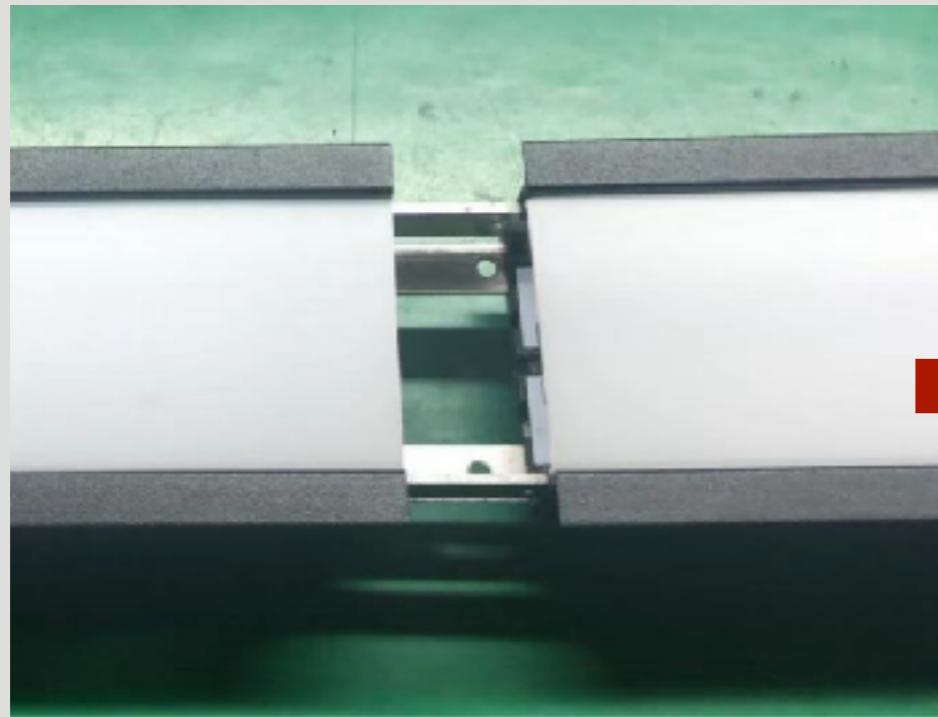

seamless stitching