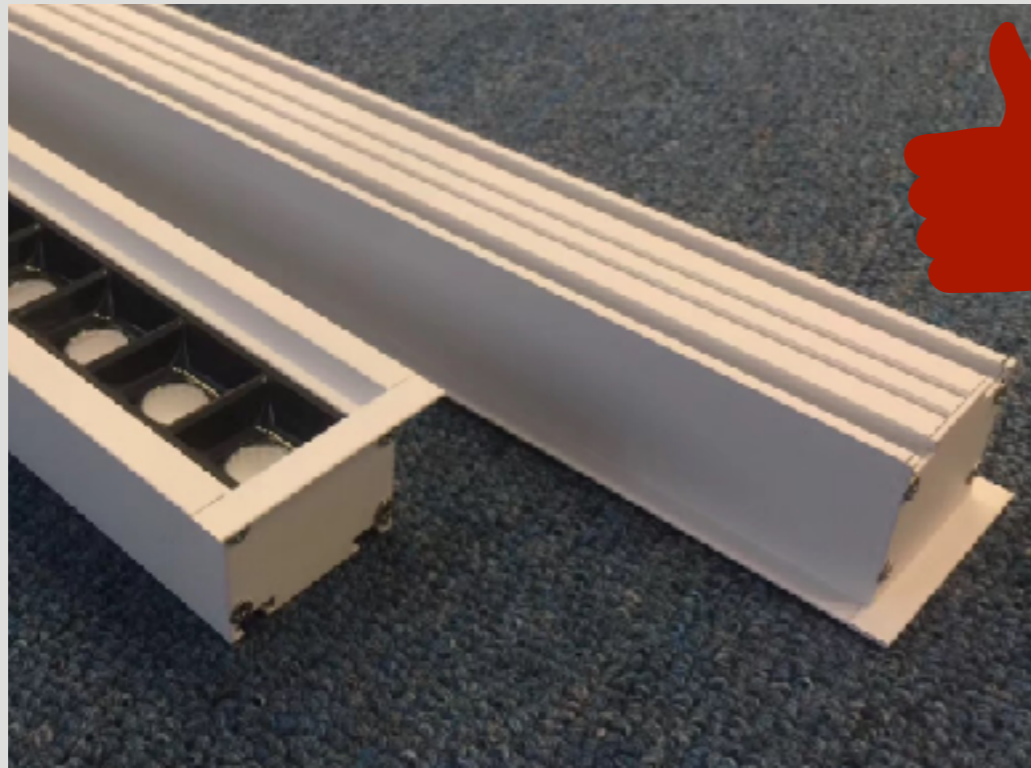

65

Width

33

High

PC
Module
Wall Washer
Track

Type

Customized

Length