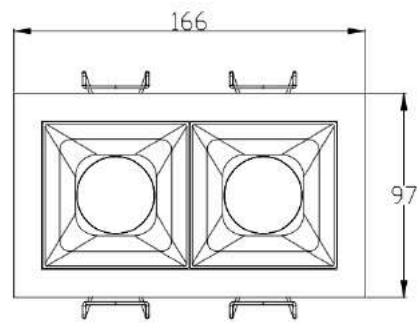

# DOWNLIGHT

Item No.	KLM-XTD02-Series
LEDs	OSRAM 3030
Power	1*10W 2*10W 3*10W
Efficiency	90LM/W
CCT	3000K 4000K 5000K
CRI	RA90
Voltage	AC100-240V
Beam angle	15° 30° 45°
IP Rate	IP20
Material	6063 Aluminium
Body color	White