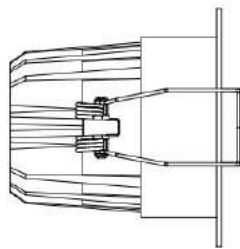

# DOWNLIGHT

Item No.	KLM-XTD02-Series
LEDs	OSRAM 3030
Power	1*10W 2*10W 3*10W
Efficiency	90LM/W
CCT	3000K 4000K 5000K
CRI	RA90
Voltage	AC100-240V
Beam angle	15° 30° 45°
IP Rate	IP20
Material	6063 Aluminium
Body color	White