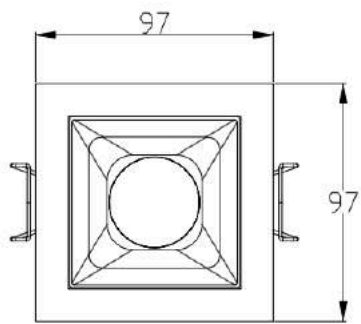

# DOWNLIGHT

Item No.	KLM-XTD02-Series
LEDs	OSRAM 3030
Power	1*10W 2*10W 3*10W
Efficiency	90LM/W
CCT	3000K 4000K 5000K
CRI	RA90
Voltage	AC100-240V
Beam angle	15° 30° 45°
IP Rate	IP20
Material	6063 Aluminium
Body color	White