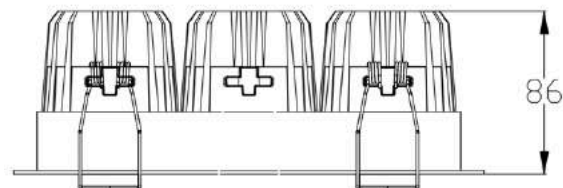

KLM-XTD02-30W