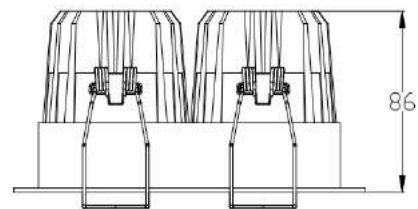

# DOWNLIGHT

Item No.	KLM-XTD02-Series
LEDs	OSRAM 3030
Power	1*10W 2*10W 3*10W
Efficiency	90LM/W
CCT	3000K 4000K 5000K
CRI	RA90
Voltage	AC100-240V
Beam angle	15° 30° 45°
IP Rate	IP20
Material	6063 Aluminium
Body color	White