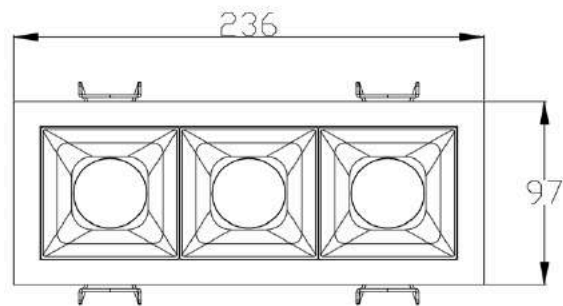

KLM-XTD02-10W

KLM-XTD02-30W