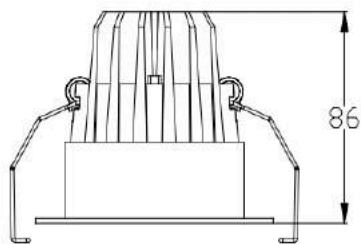

# DOWNLIGHT

Item No.	KLM-XTD02-Series
LEDs	OSRAM 3030
Power	1*10W 2*10W 3*10W
Efficiency	90LM/W
CCT	3000K 4000K 5000K
CRI	RA90
Voltage	AC100-240V
Beam angle	15° 30° 45°
IP Rate	IP20
Material	6063 Aluminium
Body color	White