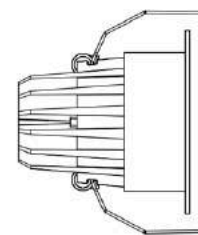

KLM-XTD02-30W