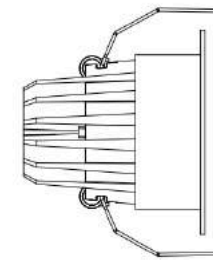

# DOWNLIGHT

Item No.	KLM-XTD02-Series
LEDs	OSRAM 3030
Power	1*10W 2*10W 3*10W
Efficiency	90LM/W
CCT	3000K 4000K 5000K
CRI	RA90
Voltage	AC100-240V
Beam angle	15° 30° 45°
IP Rate	IP20
Material	6063 Aluminium
Body color	White