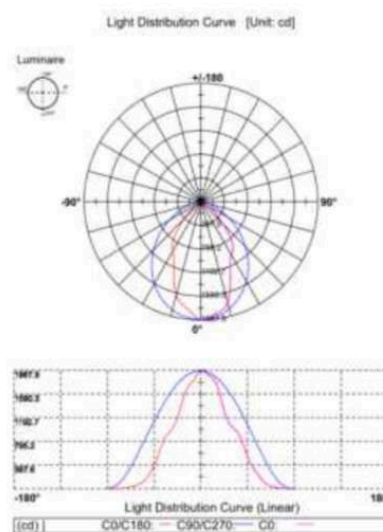

UGR < 19 LED LINEAR LIGHT

Model	KLM-PL-75105-A
Power	36W
CCT	3000K 4000K 5000K
Input Voltage	AC200-240V
Frequency	50/60Hz
Material	Dia casting Aluminium
Size	L1380xW75xH105MM
Led Brand	SAMSUNG
CRI	RA83+
Lumen	80LM/W
UGR	<19
IP rate	IP20
Life time	40,000hrs
Warranty	5Years

Unique Honeycomb design
 UGR < 18
 Make visual feel more comfortable
 Connect without limited

Unique honeycomb end cap in two side
 can through the honeycomb pervious to light

Lux-Distance Curve

Beam Angle 61.00°