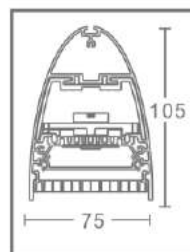

UGR < 19 LED LINEAR LIGHT

Model	KLM-PL-75105-A
Power	36W
CCT	3000K 4000K 5000K
Input Voltage	AC200-240V
Frequency	50/60Hz
Material	Dia casting Aluminium
Size	L1380xW75xH105MM
Led Brand	SAMSUNG
CRI	RA83+
Lumen	80LM/W
UGR	<19
IP rate	IP20
Life time	40,000hrs
Warranty	5Years

Unique Honeycomb design
 UGR < 18
 Make visual feel more comfortable
 Connect without limited

Unique honeycomb end cap in two side
 can through the honeycomb pervious to light

Lux-Distance Curve

Beam Angle 61.00°