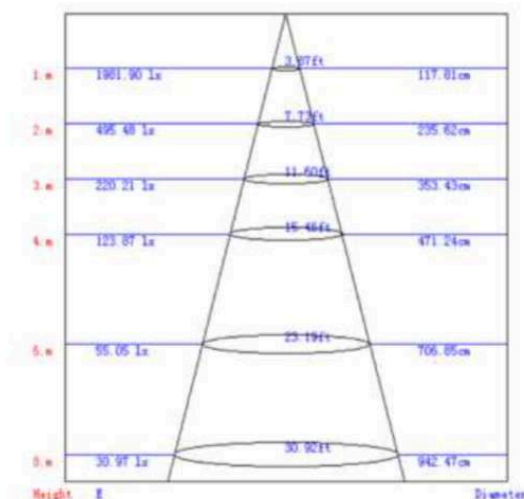

UGR < 19 LED LINEAR LIGHT

Model	KLM-PL-75105-A
Power	36W
CCT	3000K 4000K 5000K
Input Voltage	AC200-240V
Frequency	50/60Hz
Material	Dia casting Aluminium
Size	L1380xW75xH105MM
Led Brand	SAMSUNG
CRI	RA83+
Lumen	80LM/W
UGR	<19
IP rate	IP20
Life time	40,000hrs
Warranty	5Years

Unique Honeycomb design
 UGR < 18
 Make visual feel more comfortable
 Connect without limited

Unique honeycomb end cap in two side
 can through the honeycomb pervious to light

Lux-Distance Curve

Beam Angle 61.00°