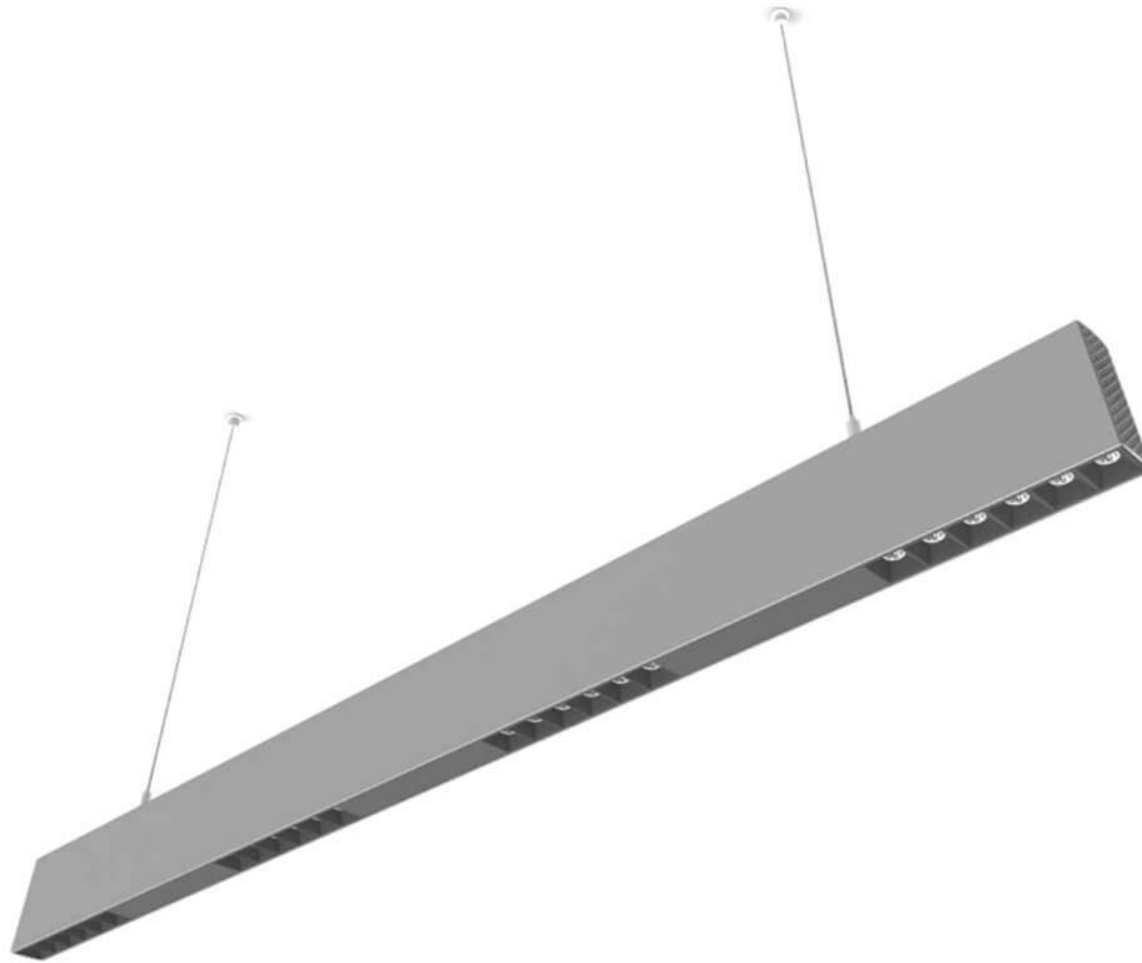

KLM CO., LIMITED

Hi Lumen, Bye Watts.

LED UP & DOWN LINER LIGHT

Model	KLM-PL-UD-50T4
Power	Upward: 20W Downward: 30W
CCT	3000K 4000K 5000K
Input Voltage	AC100-240V
Frequency	50/60Hz
Material	Dia casting Aluminium
Size	L1118.5xW34xH100MM
Led Brand	5050 Luminuse
CRI	RA93+
Lumen	80LM/W
Beam angle	34°
IP rate	IP20
Life time	40,000hrs
Warranty	2Years

Model	KLM-PL-UD-30T7
Power	Upward: 20W Downward: 30W
CCT	3000K 4000K 5000K
Input Voltage	AC100-240V
Frequency	50/60Hz
Material	Dia casting Aluminium
Size	L1118.5xW34xH100MM
Led Brand	3030 Luminuse
CRI	RA93+
Lumen	80LM/W
Beam angle	34°
IP rate	IP20
Life time	40,000hrs
Warranty	2Years

Model	KLM-PL-UD-50T7
Power	Upward: 20W Downward: 30W
Input Voltage	AC100-240V
CCT	3000K 4000K 5000K
Frequency	50/60Hz
Material	Dia casting Aluminium
Size	L1118.5xW34xH100MM
Led Brand	5050 Luminuse
CRI	RA93+
Lumen	80LM/W
Beam angle	34°
IP rate	IP20
Life time	40,000hrs
Warranty	2Years