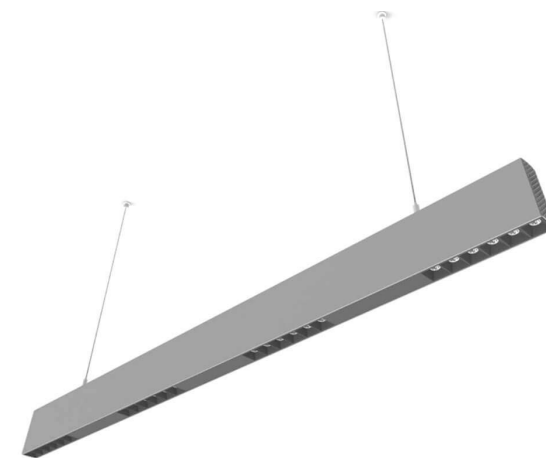

KLM CO., LIMITED

Hi Lumen, Bye Watts.

LED UP & DOWN LINER LIGHT

Model	KLM-PL-UD-50T4
Power	Upward: 20W Downward: 30W
CCT	3000K 4000K 5000K
Input Voltage	AC100-240V
Frequency	50/60Hz
Material	Dia casting Aluminium
Size	L1118.5xW34xH100MM
Led Brand	5050 Luminuse
CRI	RA93+
Lumen	80LM/W
Beam angle	34°
IP rate	IP20
Life time	40,000hrs
Warranty	2Years

Model	KLM-PL-UD-30T7
Power	Upward: 20W Downward: 30W
CCT	3000K 4000K 5000K
Input Voltage	AC100-240V
Frequency	50/60Hz
Material	Dia casting Aluminium
Size	L1118.5xW34xH100MM
Led Brand	3030 Luminuse
CRI	RA93+
Lumen	80LM/W
Beam angle	34°
IP rate	IP20
Life time	40,000hrs
Warranty	2Years

Model	KLM-PL-UD-50T7
Power	Upward: 20W Downward: 30W
Input Voltage	AC100-240V
CCT	3000K 4000K 5000K
Frequency	50/60Hz
Material	Dia casting Aluminium
Size	L1118.5xW34xH100MM
Led Brand	5050 Luminuse
CRI	RA93+
Lumen	80LM/W
Beam angle	34°
IP rate	IP20
Life time	40,000hrs
Warranty	2Years