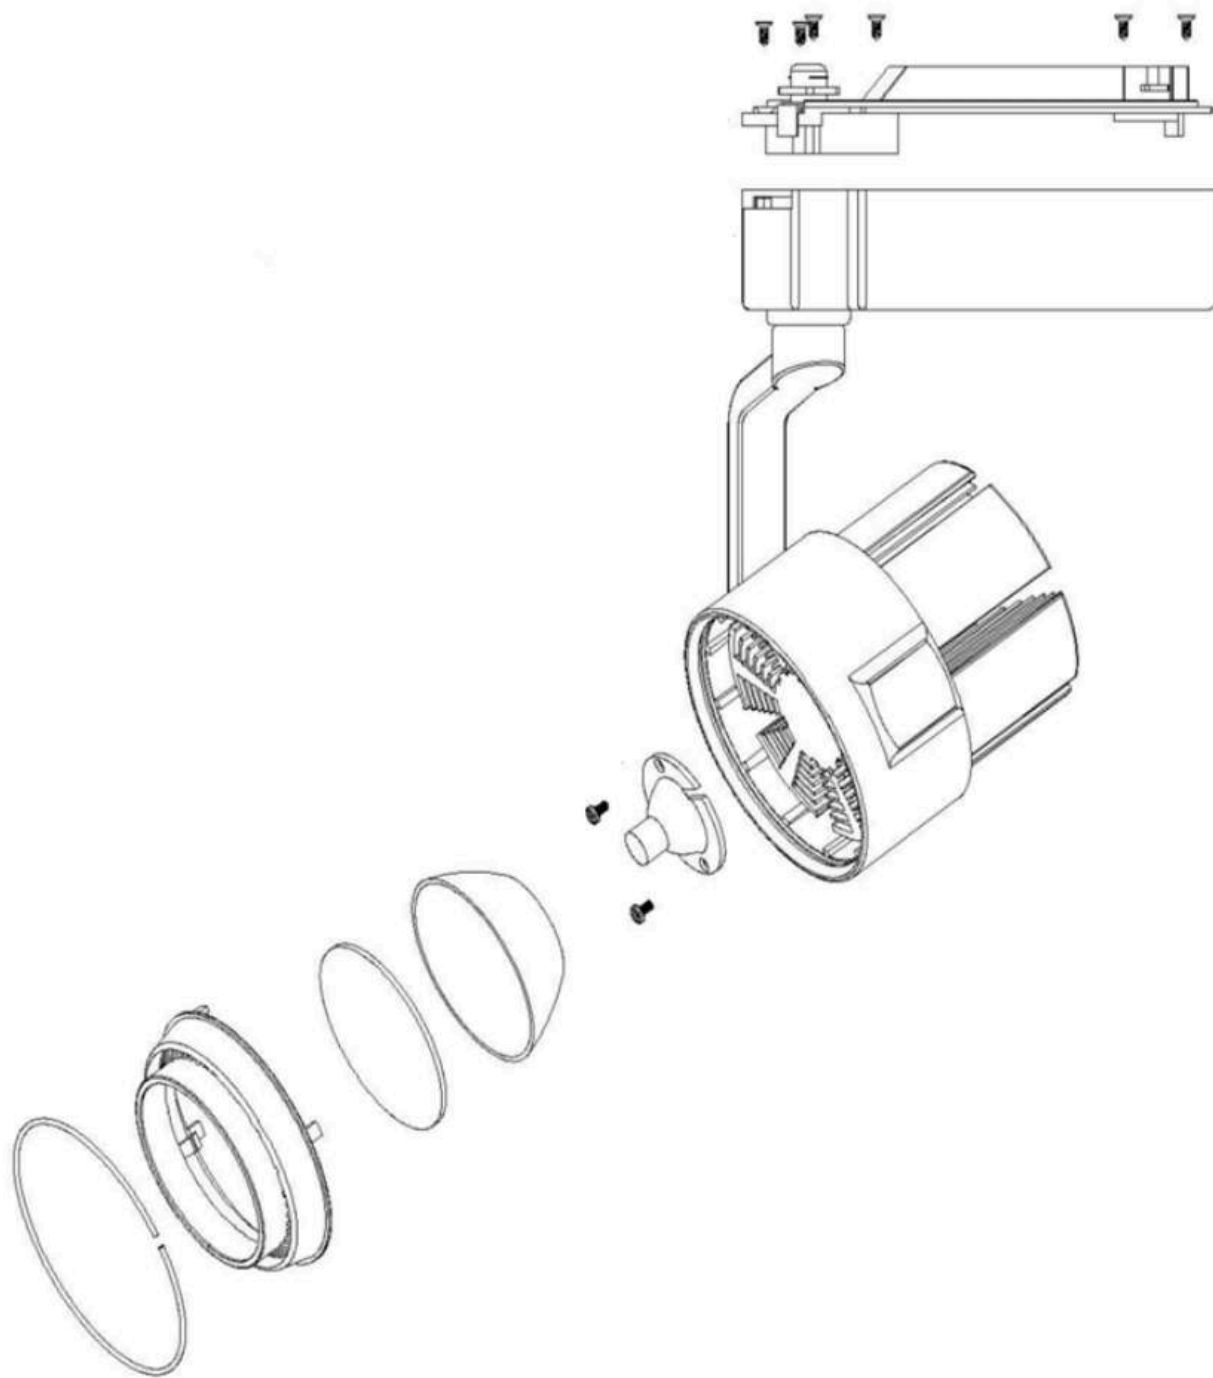

KLM CO., LIMITED

Hi Lumen, Bye Watts.

www.outdoorlightplus.com

LED TRACK LIGHT

TARCK LIGHT

Model	KLM-NGD-20W	KLM-NGD-30W
Power	20W	30W
Input Voltage	AC100-240V	AC100-240V
Frequency	50/60Hz	50/60Hz
Material	Dia casting Aluminium	Dia casting Aluminium
Size	Ø60*124*137MM	Ø60*124*137MM
Led Brand	CREE COB	CREE COB
CRI	RA93	RA93
Lumen	100LM/W	100LM/W
Beam angle	38°	38°
IP rate	IP20	IP20
Life time	40,000hrs	40,000hrs
Warranty	3Years	3Years

MM

KLM-NGD-20/30W