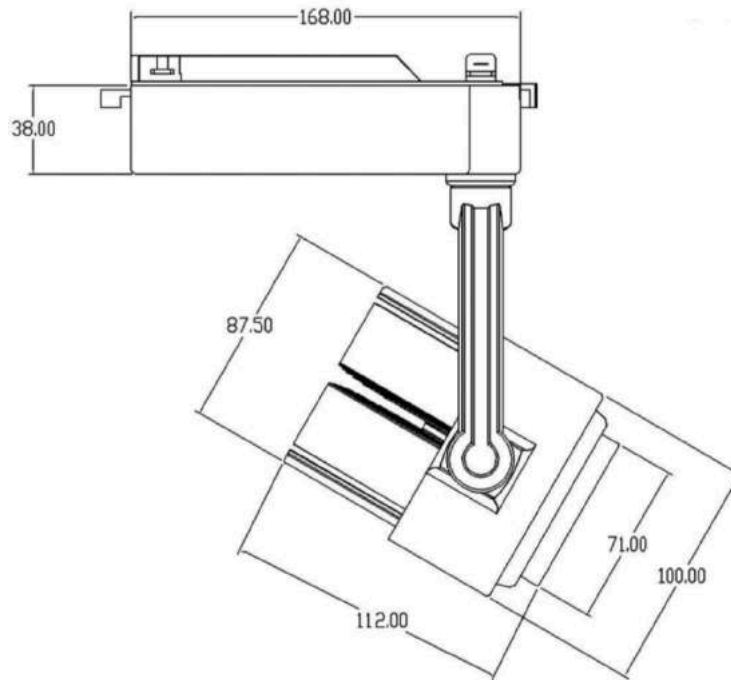

KLM CO., LIMITED

Hi Lumen, Bye Watts.

www.outdoorlightplus.com

LED TRACK LIGHT

TARCK LIGHT

Model	KLM-NGD-20W	KLM-NGD-30W
Power	20W	30W
Input Voltage	AC100-240V	AC100-240V
Frequency	50/60Hz	50/60Hz
Material	Dia casting Aluminium	Dia casting Aluminium
Size	Ø60*124*137MM	Ø60*124*137MM
Led Brand	CREE COB	CREE COB
CRI	RA93	RA93
Lumen	100LM/W	100LM/W
Beam angle	38°	38°
IP rate	IP20	IP20
Life time	40,000hrs	40,000hrs
Warranty	3Years	3Years

MM

KLM-NGD-20/30W