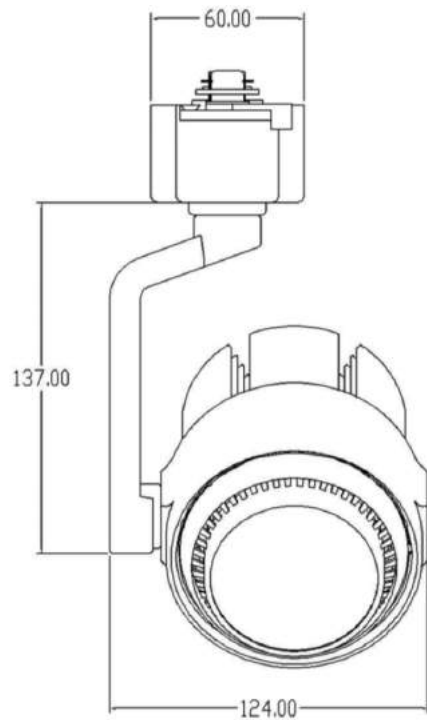

KLM CO., LIMITED

Hi Lumen, Bye Watts.

www.outdoorlightplus.com

LED TRACK LIGHT

TARCK LIGHT

Model	KLM-NGD-20W	KLM-NGD-30W
Power	20W	30W
Input Voltage	AC100-240V	AC100-240V
Frequency	50/60Hz	50/60Hz
Material	Dia casting Aluminium	Dia casting Aluminium
Size	Ø60*124*137MM	Ø60*124*137MM
Led Brand	CREE COB	CREE COB
CRI	RA93	RA93
Lumen	100LM/W	100LM/W
Beam angle	38°	38°
IP rate	IP20	IP20
Life time	40,000hrs	40,000hrs
Warranty	3Years	3Years

MM

KLM-NGD-20/30W